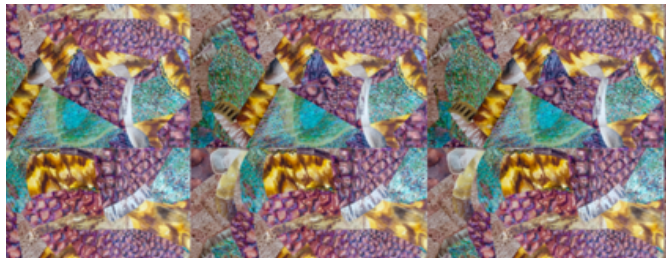

**TITLE: WAVES AND RIPPLES
MATERIAL: 100% SILK HABOTAI
SIZE: 18" X 50"**

**TITLE: PINK PRISM
MATERIAL: 100% SILK HABOTAI
SIZE: 18" X 50"**

**TITLE: VIOLET CRUSH
MATERIAL: 100% SILK HABOTAI
SIZE: 18" X 50"**

**TITLE: LICHEN
MATERIAL: 100% SILK HABOTAI
SIZE: 18" X 50"**

**TITLE: FRESH WATER
MATERIAL: 100% SILK HABOTAI
SIZE: 18" X 50"**

**TITLE: WILD BEASTS
MATERIAL: 100% SILK HABOTAI
SIZE: 18" X 50"**

PRICES

WHOLESALE: \$36.00