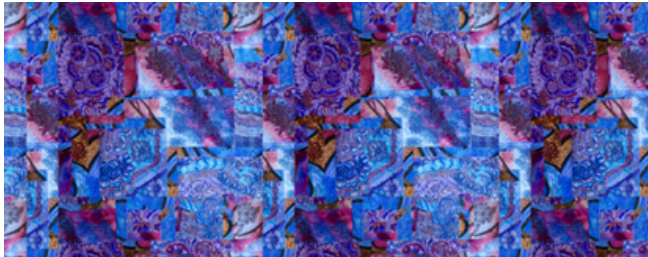

**TITLE: WAVES AND RIPPLES
MATERIAL: 100% SILK HABOTAI
SIZE: 18" X 50"**

**TITLE: PINK PRISM
MATERIAL: 100% SILK HABOTAI
SIZE: 18" X 50"**

**TITLE: VIOLET CRUSH
MATERIAL: 100% SILK HABOTAI
SIZE: 18" X 50"**

**TITLE: LICHEN
MATERIAL: 100% SILK HABOTAI
SIZE: 18" X 50"**

**TITLE: FRESH WATER
MATERIAL: 100% SILK HABOTAI
SIZE: 18" X 50"**

**TITLE: WILD BEASTS
MATERIAL: 100% SILK HABOTAI
SIZE: 18" X 50"**

PRICES

WHOLESALE: \$36.00