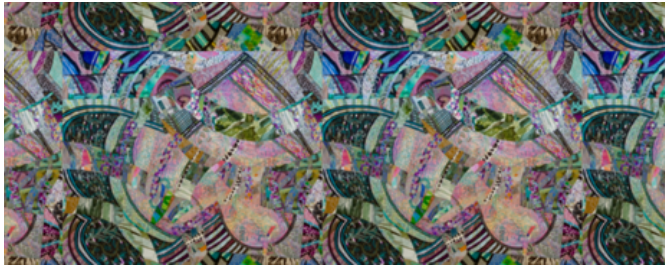

**TITLE: GARDEN BLISS
MATERIAL: 100% SILK HABOTAI
SIZE: 18" X 50"**